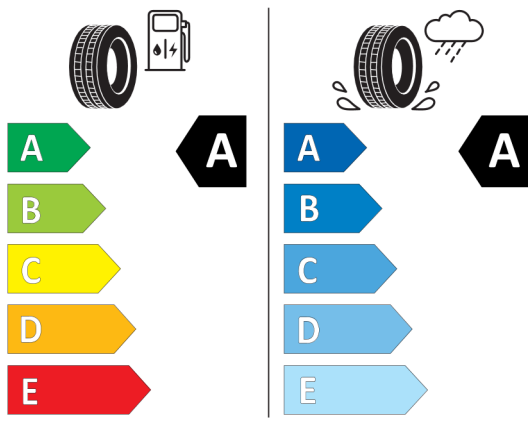

Hankook 654925

Hankook 1025167

205/60R17 97 W XL C1

2020/740

<https://eprel.ec.europa.eu/qr/654925>